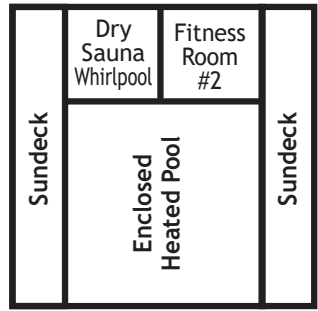

**CROWNE PLAZA®**  
ALBUQUERQUE  
505-884-2500

**Menaul Blvd.**

Promenade

Restaurant Entrances

West Cabana - 2 Stories

Stairs to 208 - 216

Lobby

Front Entrance

**Dog Relief Stations**

\*: Indicates Accessible Rooms

**Fitness Room #1 - 24 Hours**

**Fitness Room #2 - 24 Hours**

**Pool Hours**

Indoor Pool, Hot Tub & Dry Sauna: 6:30am - 11pm

Outdoor Pool & Hot Tub (Seasonal): 9am - 9:30pm

Entrance #3

Entrance #2

Entrance #1

**South Parking Lot**

**University Blvd.**

**East Parking Lot**