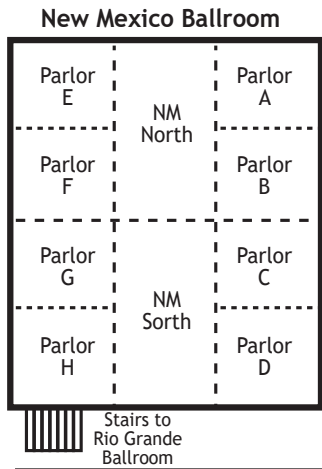

**CROWNE PLAZA®**  
ALBUQUERQUE  
505-884-2500

**Menaul Blvd.**

Promenade

Restaurant Entrances

West Cabana - 2 Stories

Stairs to 208 - 216

Lobby

Front Entrance

Entrance #3

Entrance #2

Entrance #1

**South Parking Lot**

**University Blvd.**

**East Parking Lot**