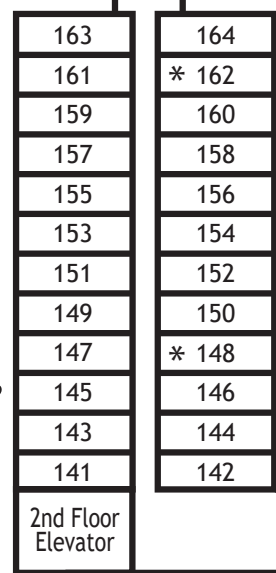

**CROWNE PLAZA®**  
ALBUQUERQUE  
505-884-2500

**Menaul Blvd.**

Promenade

Restaurant Entrances

West Cabana - 2 Stories

Stairs to 208 - 216

Lobby

Front Entrance

Entrance #3

Entrance #2

Entrance #1

**South Parking Lot**

**University Blvd.**

**East Parking Lot**